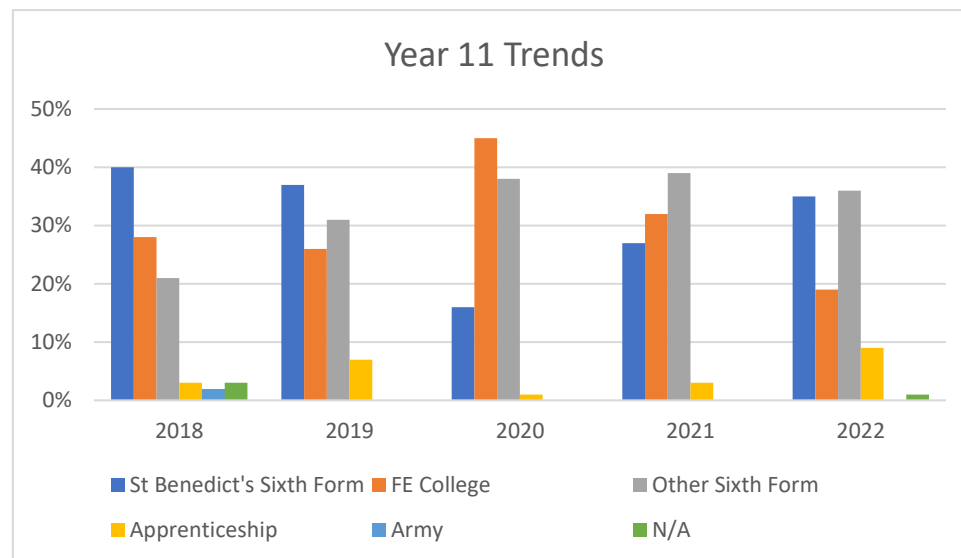

### Year 11 Destinations

	2018	2019	2020	2021	2022
St Benedict's Sixth Form	40%	37%	16%	27%	35%
FE College	28%	26%	45%	32%	19%
Other Sixth Form	21%	31%	38%	39%	36%
Apprenticeship	3%	7%	1%	3%	9%
Army	2%	0%	0%	0%	0%
N/A	3%	0%	0%	0%	1%

### Year 13 Destinations

	2019	2020	2021	2022
HE University	53%	62%	62%	77%
Apprenticeship	5%	8%	6%	18%
Gap Year/ Deferred	27%	6%	0%	5%
Resit Year	0%	4%	0%	0%
Employment	13%	20%	32%	0%
Army	2%	0%	0%	0%